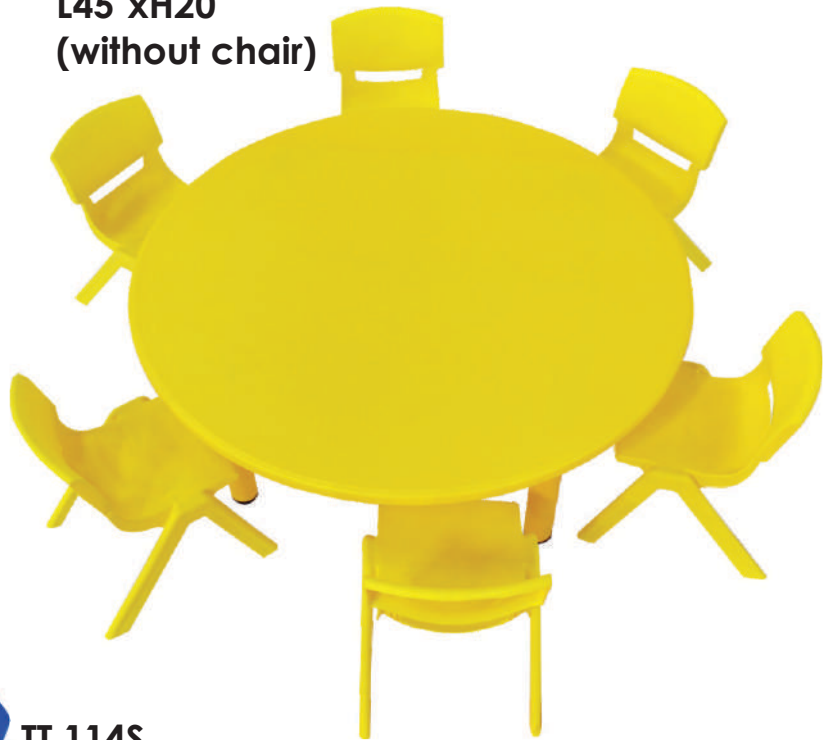

Classroom Furniture

TT 110 Big Rectangle Table
L155xW76xH48 CM (without chair)

TT 111 Front Round Table
L61"xW33"xH20" (without chair)

Classroom Furniture

TT 113
Square Table
L24"xW24"xH20"
(without chair)

TT 114 Round Table
L45"xH20"
(without chair)

TT 114S
Small Round Table
L35" x H20"
(without chair)

Classroom Furniture

TT 115S
Small Rectangle Table
L36"x W18" x H20" (without chair)

TT 115 Rectangle Table
L48"xW24"xH20" (without chair)

Classroom Furniture

MDF Top Adjustable Metal Legs
H37-60CM

TT 211 Front Round Table
L180xW90 CM (without chair)

TT 214 Round Table
D110CM (without chair)

TT 215 Rectangle Table
L120xW60 CM (without chair)