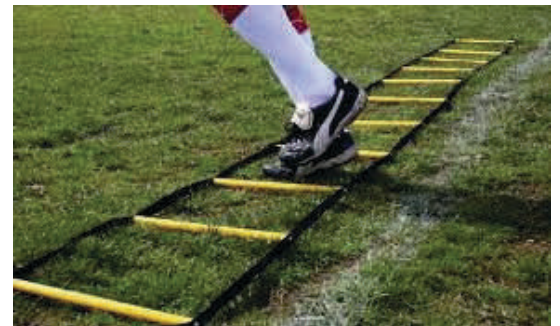

TT 5025
310x92x110 cm

Sports

**TT 51
Hurdle**

**TT 56 Ring (40 dia)
TT 57 Ring (50 dia)**

**TT 52
Divider**

**TT 53
Divider**

**TT414A
Swing**

**TT 58
Agility Ladder**