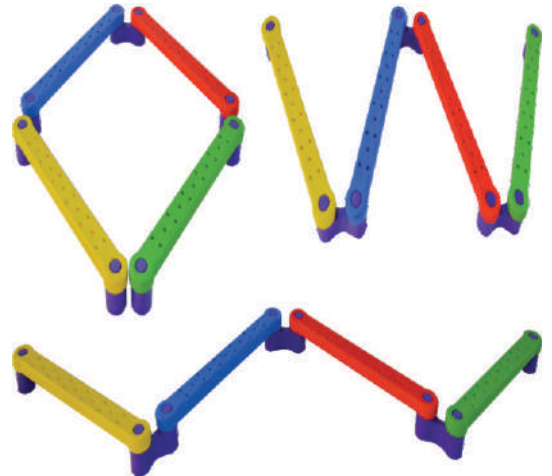

TT 380 Frog Sandpit
L41"xW43.5"xH14"

Play Equipment

**TT 549
Elephant Ring Toss**

TT 9126-6 Toy Trolley
L90xW34xH40 cm

TT 141 Hit Me
(2 in 1)

TT 142 Balancing Bridge
Set of 4 Pcs

**TT 143
Balancer**

**TT 144
Balancer**