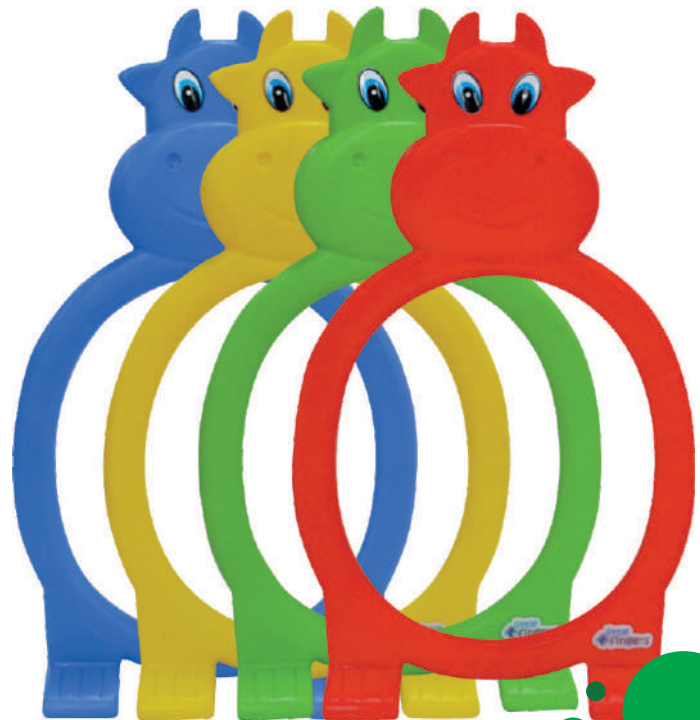

TT 9126 Bull Tunnel
Set of 4 Pcs