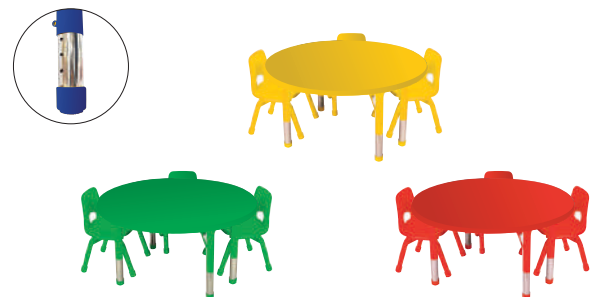

Classroom Furniture

TT 110 Big Rectangle Table
L155xW76xH48 CM (without chair)

TT 111 Front Round Table
L61"xW33"xH20" (without chair)

Classroom Furniture

TT 113
Square Table
L24"xW24"xH20"
(without chair)

TT 114 Round Table
L45"xH20"
(without chair)

TT 114S
Small Round Table
L35" x H20"
(without chair)

Classroom Furniture

TT 115S
Small Rectangle Table
L36"x W18" x H20" (without chair)

TT 115 Rectangle Table
L48"xW24"xH20" (without chair)

Classroom Furniture

MDF Top Adjustable Metal Legs
H37-60CM

TT 211 Front Round Table
L180xW90 CM (without chair)

TT 214 Round Table
D110CM (without chair)

TT 215 Rectangle Table
L120xW60 CM (without chair)