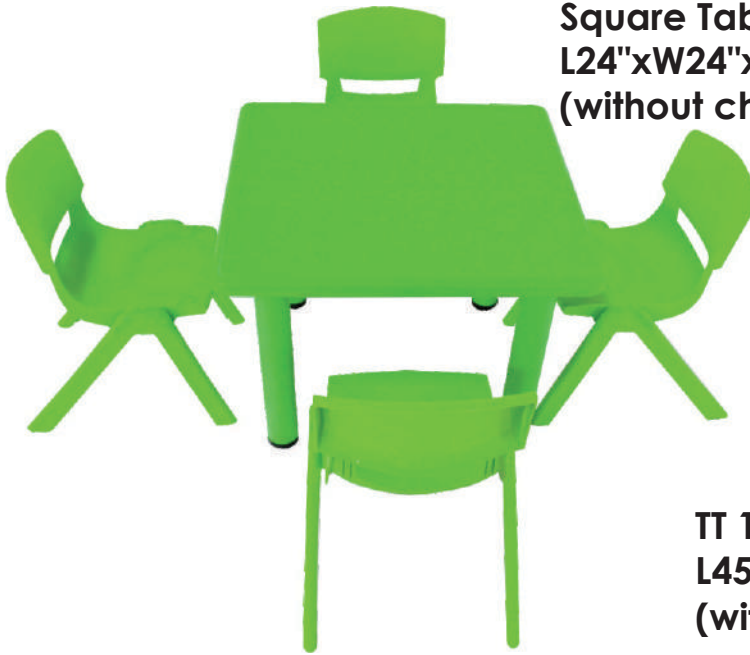

Classroom Furniture

TT 110 Big Rectangle Table
L155xW76xH48 CM (without chair)

TT 111 Front Round Table
L61"xW33"xH20" (without chair)

Classroom Furniture

TT 113
Square Table
L24"xW24"xH20"
(without chair)

TT 114 Round Table
L45"xH20"
(without chair)

TT 114S
Small Round Table
L35" x H20"
(without chair)

Classroom Furniture

TT 115S
Small Rectangle Table
L36"x W18" x H20" (without chair)

TT 115 Rectangle Table
L48"xW24"xH20" (without chair)