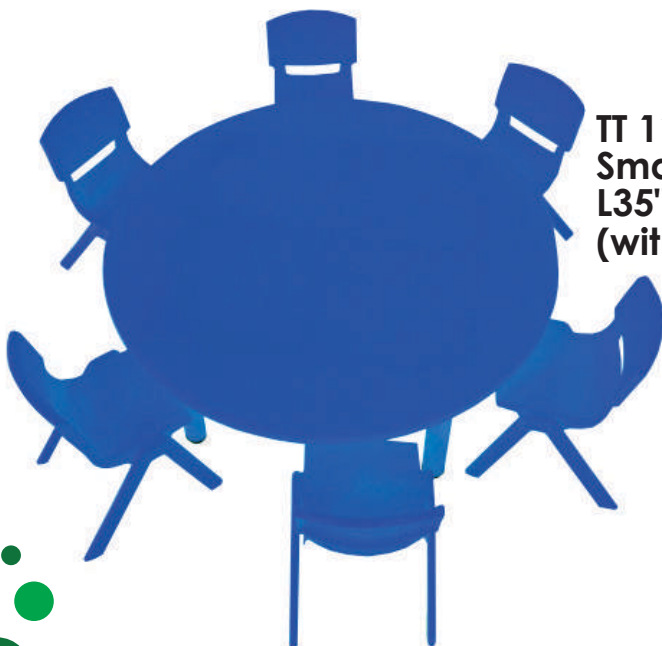

TT 146
Plastic Handle Chair
L52xW41xH28 CM

TT 156
Metal Handle Chair
12" Seating Height

TT 166
Metal Handle Chair
14" Seating Height

TT 176
Metal Plastic Chair
(H30CM)

TT 186
Adjust Plastic Chair
(26CM-30CM)

Classroom Furniture

TT 110 Big Rectangle Table
L155xW76xH48 CM (without chair)

TT 111 Front Round Table
L61"xW33"xH20" (without chair)

Classroom Furniture

TT 113
Square Table
L24"xW24"xH20"
(without chair)

TT 114 Round Table
L45"xH20"
(without chair)

TT 114S
Small Round Table
L35" x H20"
(without chair)

Classroom Furniture

TT 115S
Small Rectangle Table
L36"x W18" x H20" (without chair)

TT 115 Rectangle Table
L48"xW24"xH20" (without chair)